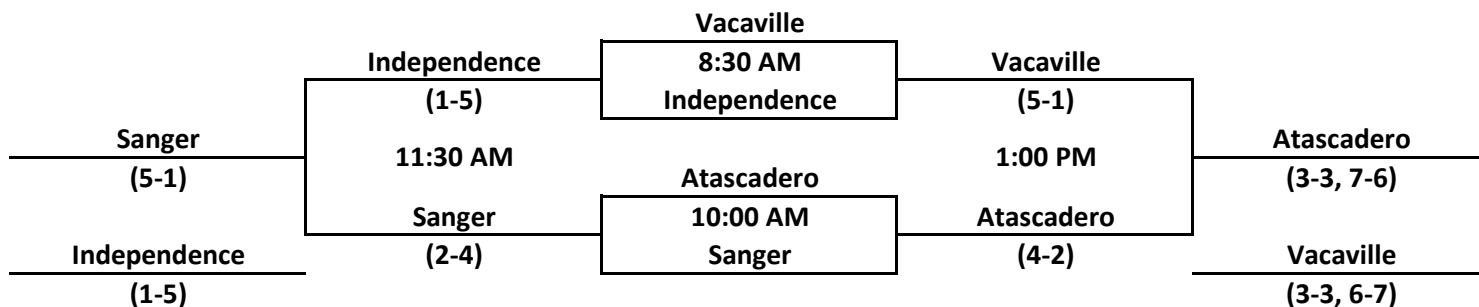

Presented By Buchanan and Clovis High School

Division 4

Some teams may have changed Day 2 groups to make sure all sites have directors

at Fresno City College

at Sanger High School

at Bullard High School

at Clovis West High School

California Girls Tennis Classic

Presented By Buchanan and Clovis High School

Division 5

Some teams may have changed Day 2 groups to make sure all sites have directors

at Central East High School

at Reyburn Intermediate School