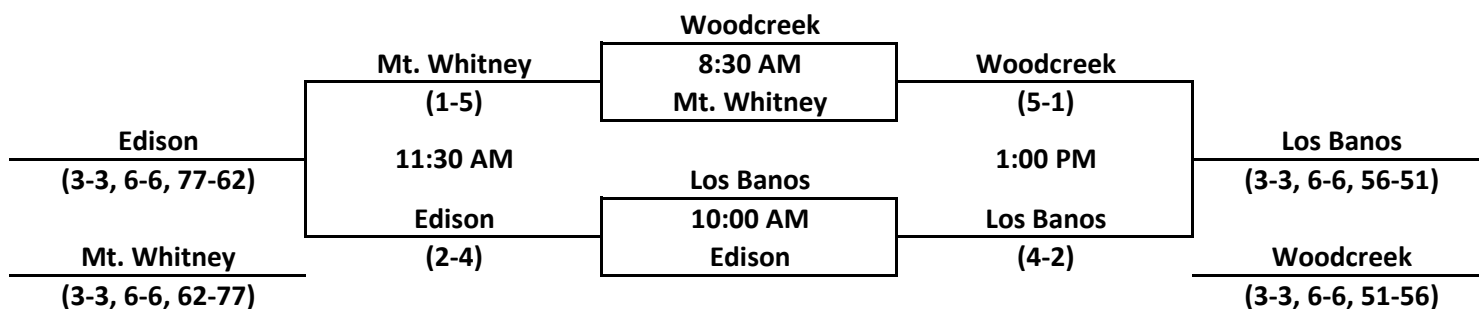

California Girls Tennis Classic

Presented By Buchanan and Clovis High School

Division 5

Some teams may have changed Day 2 groups to make sure all sites have directors

at Central East High School

at Reyburn Intermediate School

at Clark Intermediate School

at Granite Ridge Intermediate

California Girls Tennis Classic

Presented By Buchanan and Clovis High School

Division 6

Some teams may have changed Day 2 groups to make sure all sites have directors