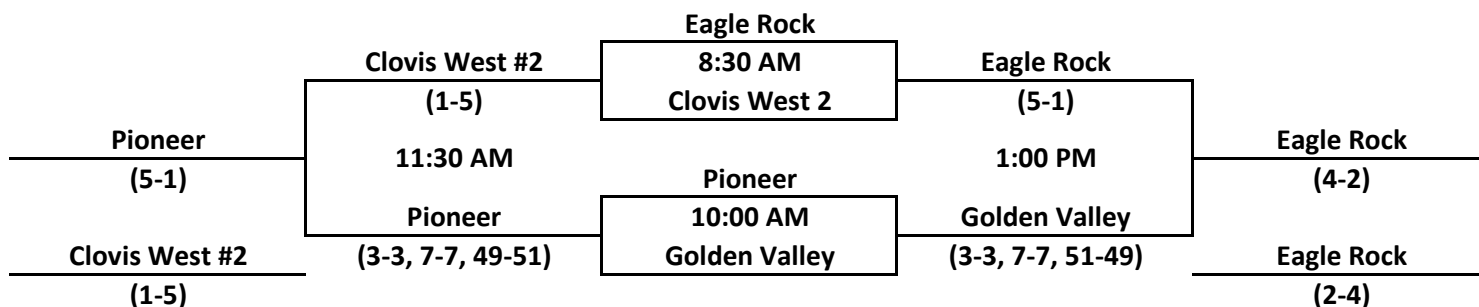

Presented By Buchanan and Clovis High School

Division 4

Some teams may have changed Day 2 groups to make sure all sites have directors

at Fresno City College

at Sanger High School

at Bullard High School

at Clovis West High School

California Girls Tennis Classic

Presented By Buchanan and Clovis High School

Division 5

Some teams may have changed Day 2 groups to make sure all sites have directors

at Central East High School

at Reyburn Intermediate School