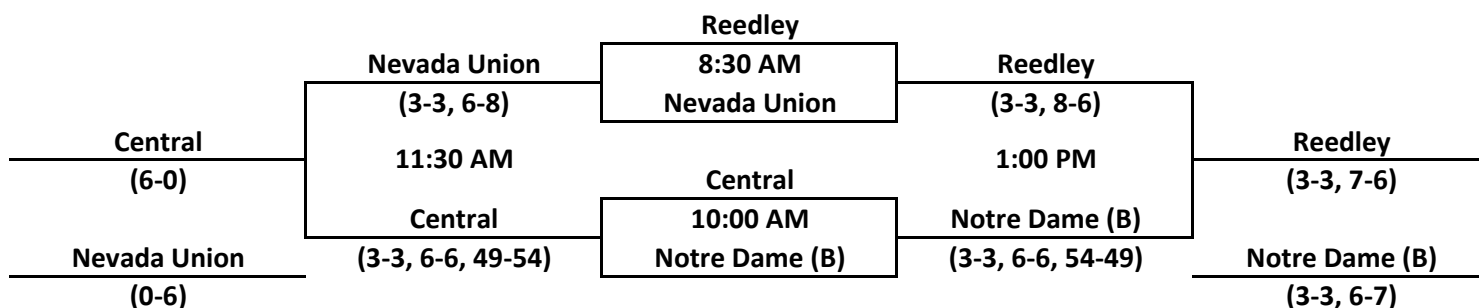

at Clark Intermediate School

at Granite Ridge Intermediate

California Girls Tennis Classic

Presented By Buchanan and Clovis High School

Division 6

Some teams may have changed Day 2 groups to make sure all sites have directors

at Madera High School

at Clovis High School

at Central East High School

at Madera South High School

California Girls Tennis Classic

Presented By Buchanan and Clovis High School

Division 7

Some teams may have changed Day 2 groups to make sure all sites have directors