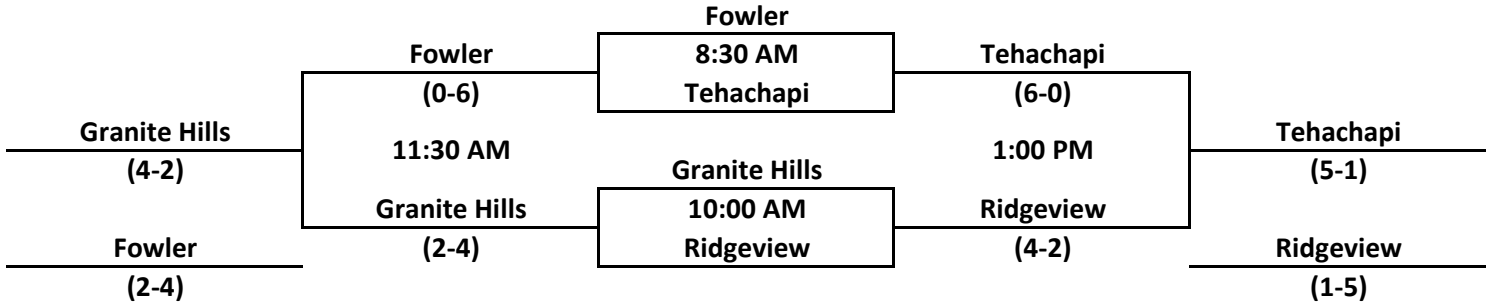

at Madera High School

at Clovis High School

at Central East High School

at Madera South High School

California Girls Tennis Classic

Presented By Buchanan and Clovis High School

Division 7

Some teams may have changed Day 2 groups to make sure all sites have directors

at Fowler High School

at Roosevelt High School

at Fresno High School

at Hoover High School

	1	2	3	Final
Orange Cove		L (2-4)	W (1st Singles)	(1-1)
Hoover	W (4-2)		(3-3, 7-6)	(2-0)
Dinuba	L (1st Singles)	L (3-3, 6-7)		(0-2)