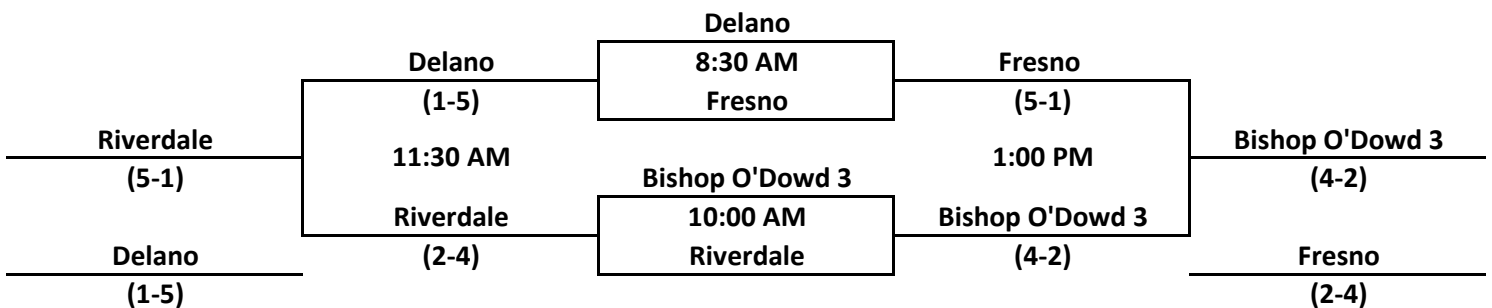

at Madera High School

at Clovis High School

at Central East High School

at Madera South High School

California Girls Tennis Classic

Presented By Buchanan and Clovis High School

Division 7

Some teams may have changed Day 2 groups to make sure all sites have directors

at Fowler High School

at Roosevelt High School

at Fresno High School

at Hoover High School

	1	2	3	Final
Orange Cove		L (2-4)	W (1st Singles)	(1-1)
Hoover	W (4-2)		(3-3, 7-6)	(2-0)
Dinuba	L (1st Singles)	L (3-3, 6-7)		(0-2)