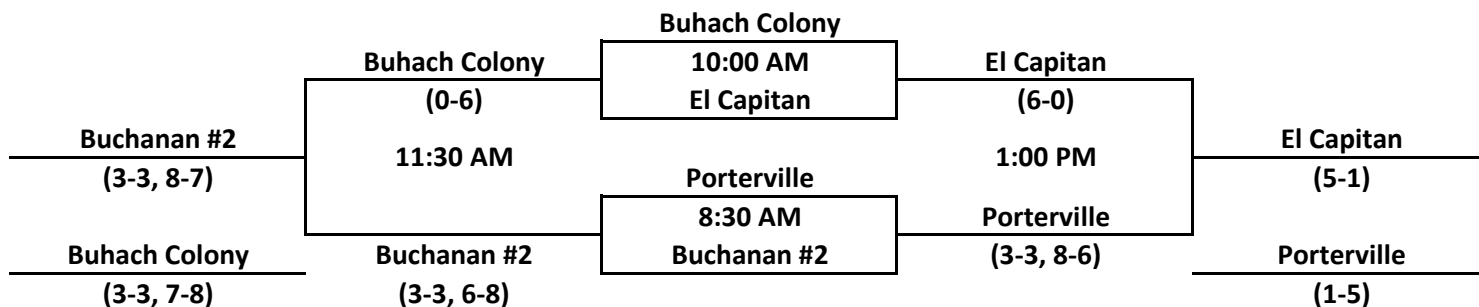

at Central East High School