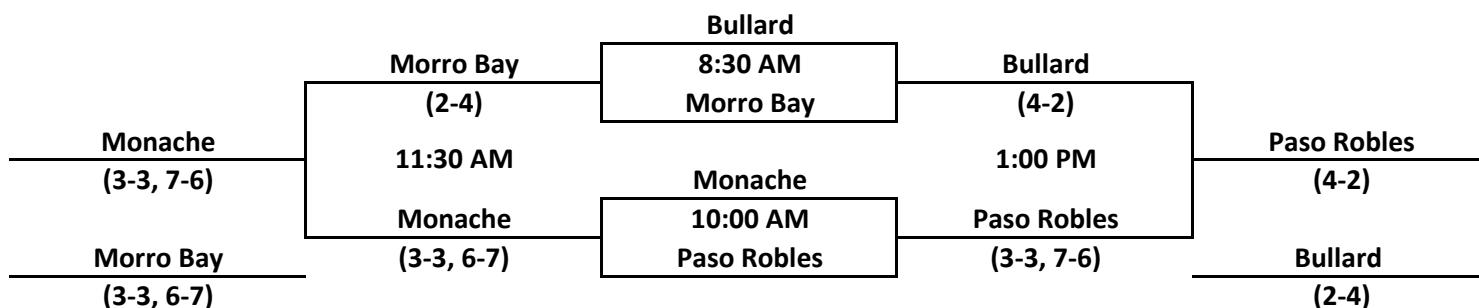

Presented By Buchanan and Clovis High School

Division 4

Some teams may have changed Day 2 groups to make sure all sites have directors

at Fresno City College

at Sanger High School

at Bullard High School

at Clovis West High School

California Girls Tennis Classic

Presented By Buchanan and Clovis High School

Division 5

Some teams may have changed Day 2 groups to make sure all sites have directors

at Central East High School

at Reyburn Intermediate School