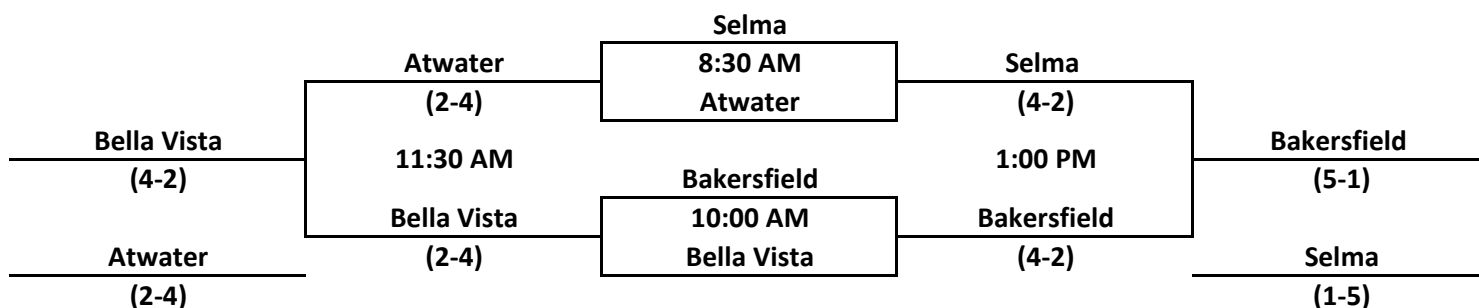

Presented By Buchanan and Clovis High School

Division 4

Some teams may have changed Day 2 groups to make sure all sites have directors

at Fresno City College

at Sanger High School

at Bullard High School

at Clovis West High School

California Girls Tennis Classic

Presented By Buchanan and Clovis High School

Division 5

Some teams may have changed Day 2 groups to make sure all sites have directors

at Central East High School

at Reyburn Intermediate School