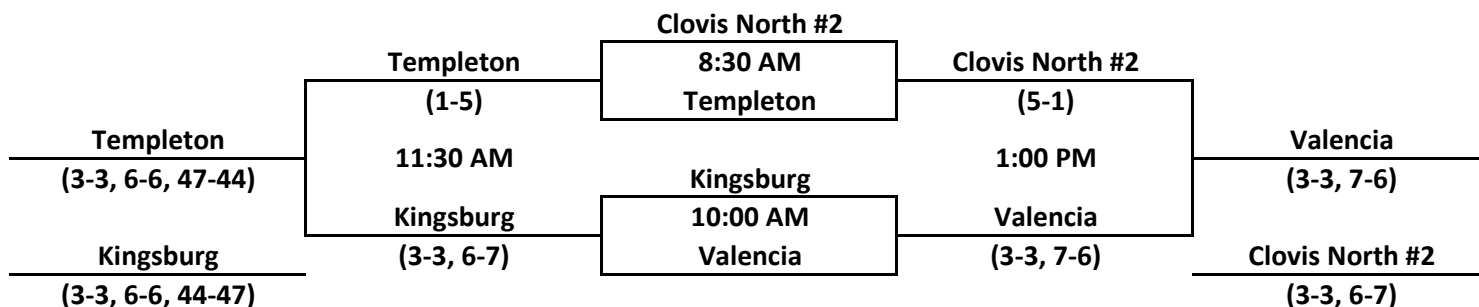

California Girls Tennis Classic

Presented By Buchanan and Clovis High School

Division 5

Some teams may have changed Day 2 groups to make sure all sites have directors

at Central East High School

at Reyburn Intermediate School

at Clark Intermediate School

at Granite Ridge Intermediate

California Girls Tennis Classic

Presented By Buchanan and Clovis High School

Division 6

Some teams may have changed Day 2 groups to make sure all sites have directors