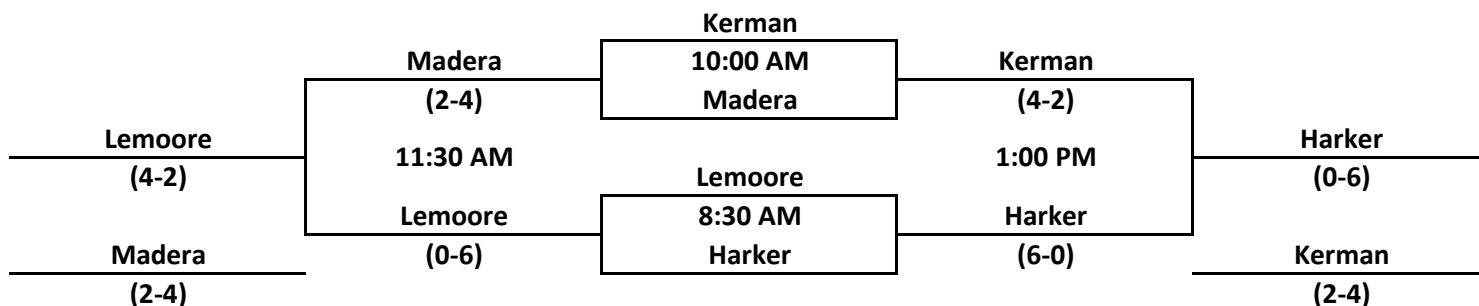

at Clark Intermediate School

at Granite Ridge Intermediate

California Girls Tennis Classic

Presented By Buchanan and Clovis High School

Division 6

Some teams may have changed Day 2 groups to make sure all sites have directors

at Madera High School

at Clovis High School

at Central East High School

at Madera South High School

California Girls Tennis Classic

Presented By Buchanan and Clovis High School

Division 7

Some teams may have changed Day 2 groups to make sure all sites have directors