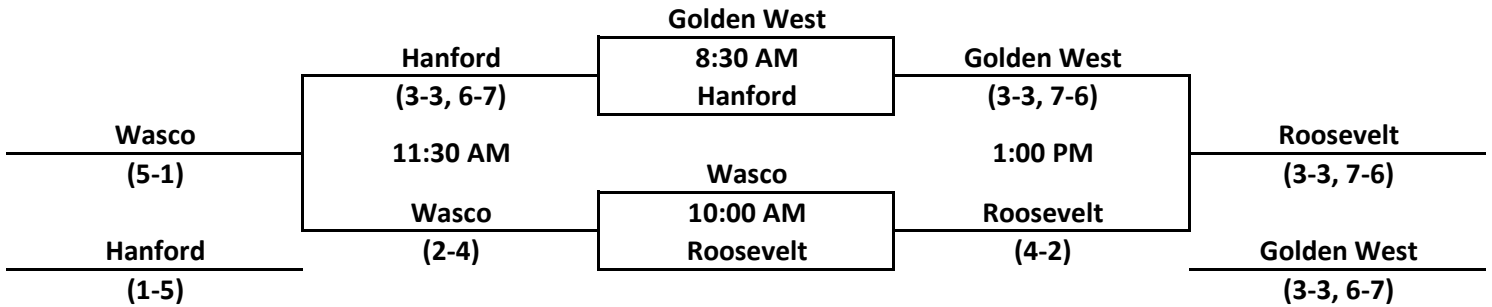

at Madera High School

at Clovis High School

at Central East High School

at Madera South High School

California Girls Tennis Classic

Presented By Buchanan and Clovis High School

Division 7

Some teams may have changed Day 2 groups to make sure all sites have directors

at Fowler High School

at Roosevelt High School

at Fresno High School

at Hoover High School

	1	2	3	Final
Orange Cove		L (2-4)	W (1st Singles)	(1-1)
Hoover	W (4-2)		(3-3, 7-6)	(2-0)
Dinuba	L (1st Singles)	L (3-3, 6-7)		(0-2)