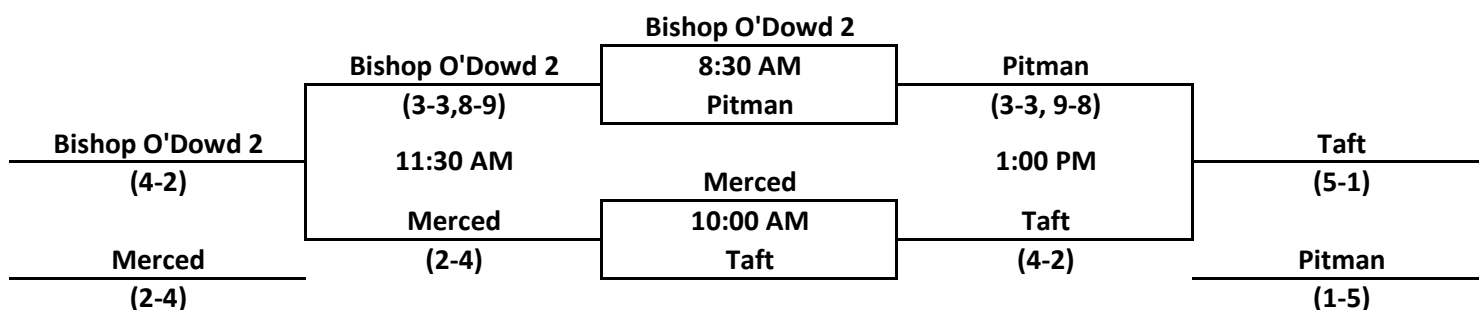

at Granite Ridge Intermediate