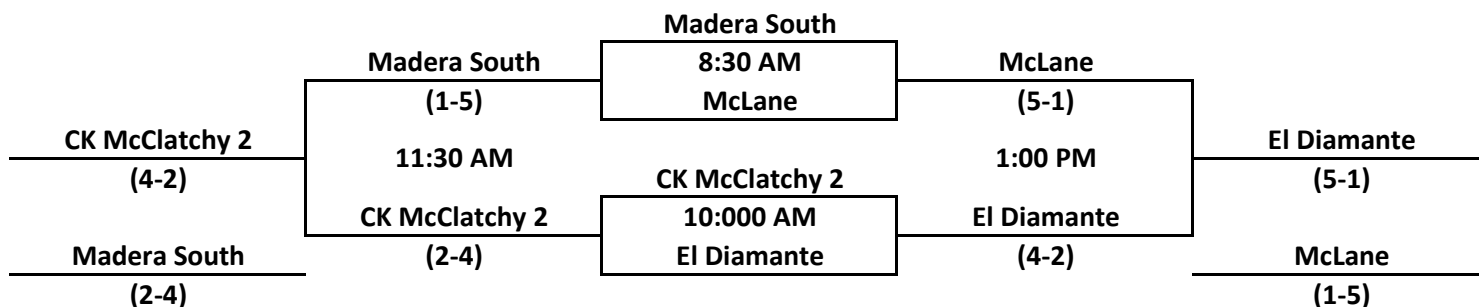

at Clark Intermediate School

at Granite Ridge Intermediate

California Girls Tennis Classic

Presented By Buchanan and Clovis High School

Division 6

Some teams may have changed Day 2 groups to make sure all sites have directors

at Madera High School

at Clovis High School

at Central East High School

at Madera South High School

California Girls Tennis Classic

Presented By Buchanan and Clovis High School

Division 7

Some teams may have changed Day 2 groups to make sure all sites have directors

at Fowler High School

at Roosevelt High School

at Fresno High School

at Hoover High School

	1	2	3	Final
Orange Cove		L (2-4)	W (1st Singles)	(1-1)
Hoover	W (4-2)		(3-3, 7-6)	(2-0)
Dinuba	L (1st Singles)	L (3-3, 6-7)		(0-2)