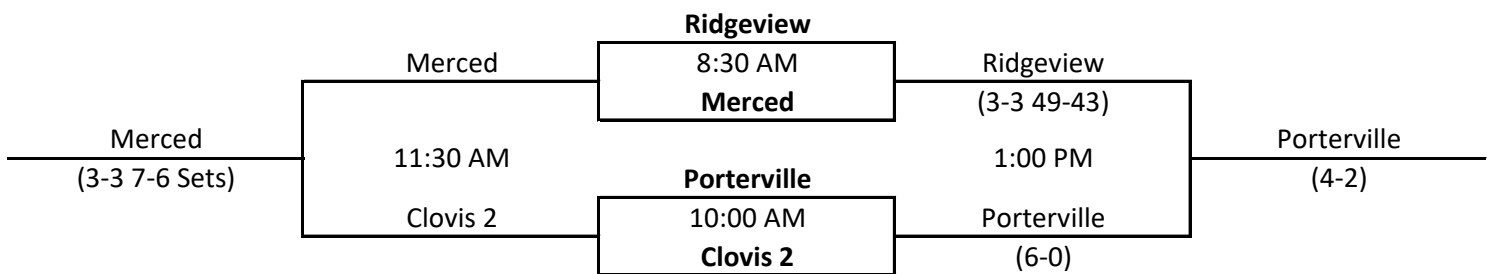

At Clark Intermediate