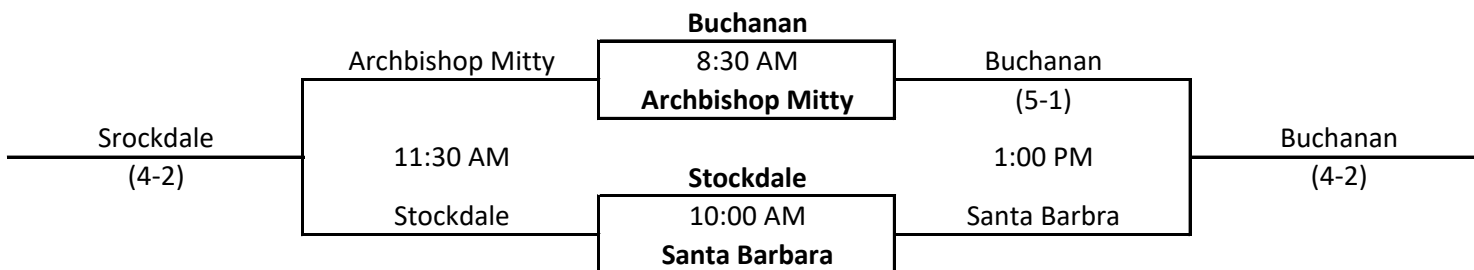

at Buchanan High School