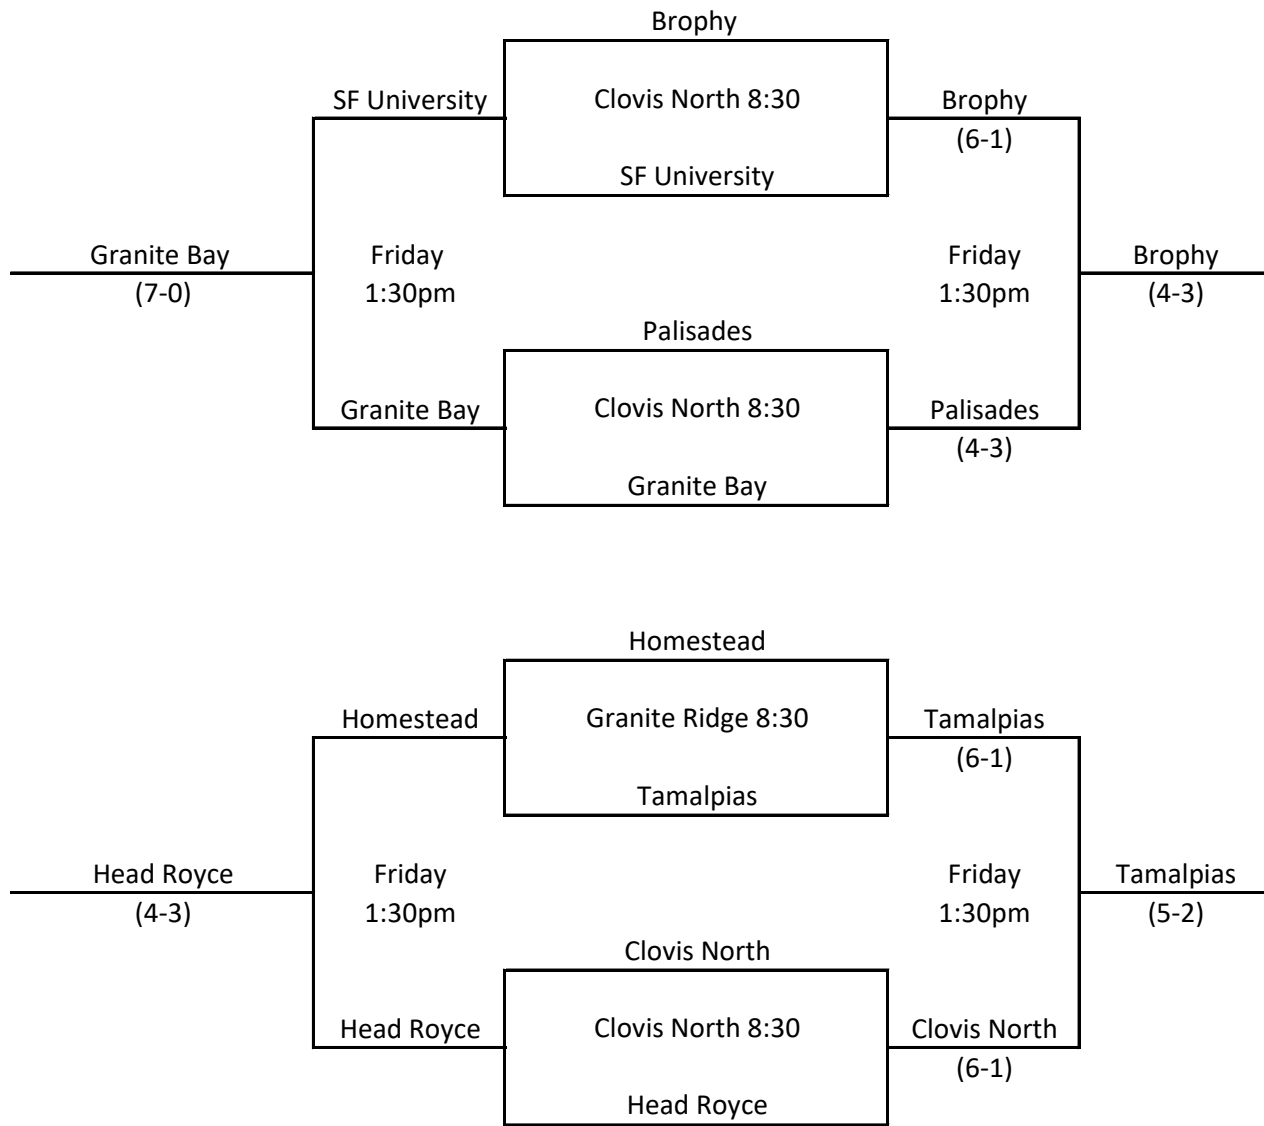

California High School Boys Tennis Classic

DIVISION 1

This format will be 4 singles and 3 doubles. New Rule for Division 1 - you must play at least 3 of your top 6 players in singles.

California High School Boys Tennis Classic

DIVISION 2

Group 1 - Friday at Buchanan High School

		1	2	3	4	Record	Sat Group
1	Valencia		(6-0)	(3-3 59-47)	(5-1)	(3-0)	
2	Piedmont	(0-6)		(0-6)	(1-5)	(0-3)	
3	Arroyo Grande	(3-3 47-59)	(6-0)		(5-1)	(2-1)	
4	Stockdale	(1-5)	(5-1)	(1-5)		(1-2)	

8:30	10:00	11:30	1:00	2:30	4:00
	1 vs 2		1 vs 3		1 vs 4
	3 vs 4		2 vs 4		2 vs 3

Group 2 - Friday at Clovis West High School

		1	2	3	4	Record	Sat Group
1	Santa Barbara		(2-4)	(3-3 6-7 sets)	(1-5)	(0-3)	
2	Redwood(L)	(4-2)		(3-3 6-7 sets)	(2-4)	(1-2)	
3	Palo Alto	(3-3 7-6 sets)	(3-3 7-6 sets)		(0-6)	(2-1)	
4	Jesuit	(5-1)	(4-2)	(6-0)		(3-0)	

8:30	10:00	11:30	1:00	2:30	4:00
	1 vs 2		1 vs 3		1 vs 4
	3 vs 4		2 vs 4		2 vs 3

Group 3 - Friday at Central High School(East Campus)

		1	2	3	4	Record	Sat Group
1	West Ranch		(1-5)	(4-2)	(4-2)	(2-1)	
2	Archbishop Mitty	(5-1)		(3-3 8-6)	(5-1)	(3-0)	
3	Davis	(2-4)	(3-3 6-8)		(3-3 W Games)	(1-2)	
4	Viewpoint	(2-4)	(1-5)	(3-3 L Games)		(0-3)	

8:30	10:00	11:30	1:00	2:30	4:00
	1 vs 2		1 vs 3		1 vs 4
	3 vs 4		2 vs 4		2 vs 3

		1	2	3	4	Record	Sat Group
1							
2							
3							
4